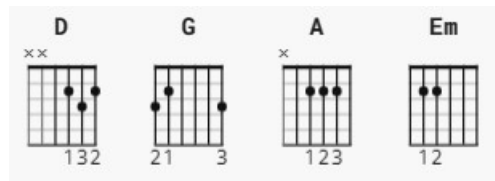

Love Is All Around

by [The Troggs](#)

Difficulty: absolute beginner

Tuning: [E A D G B E](#)

Key: D

Capo: no capo

Chords

Guitar