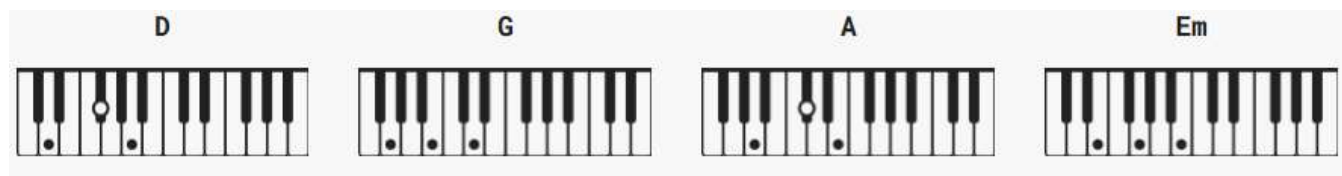

Love Is All Around

by [The Troggs](#)

Difficulty: absolute beginner

Tuning: [E A D G B E](#)

Key: D

Capo: no capo

Chords

Guitar

Ukulele

Piano

Strumming

[Bridge 1]

```
e|-----|
B|--0-----|
G|----2-----|
D|-----4-0-2-----|
A|-----|
E|-----|
```

[Bridge 2]

```
e|-----|
B|-----|
G|-----|
D|-----|
A|--0-2-4-----|
E|-----|
```