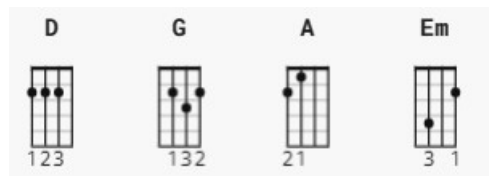

Love Is All Around

by [The Troggs](#)

Difficulty: absolute beginner

Tuning: [E A D G B E](#)

Key: D

Capo: no capo

Chords

Guitar

Ukulele

Piano

Strumming

[Bridge 1]

```
e|-----|
B|--0-----|
G|----2-----|
D|-----4-0-2-----|
A|-----|
E|-----|
```

[Bridge 2]

```
e|-----|
B|-----|
G|-----|
D|-----|
A|--0-2-4-----|
E|-----|
```